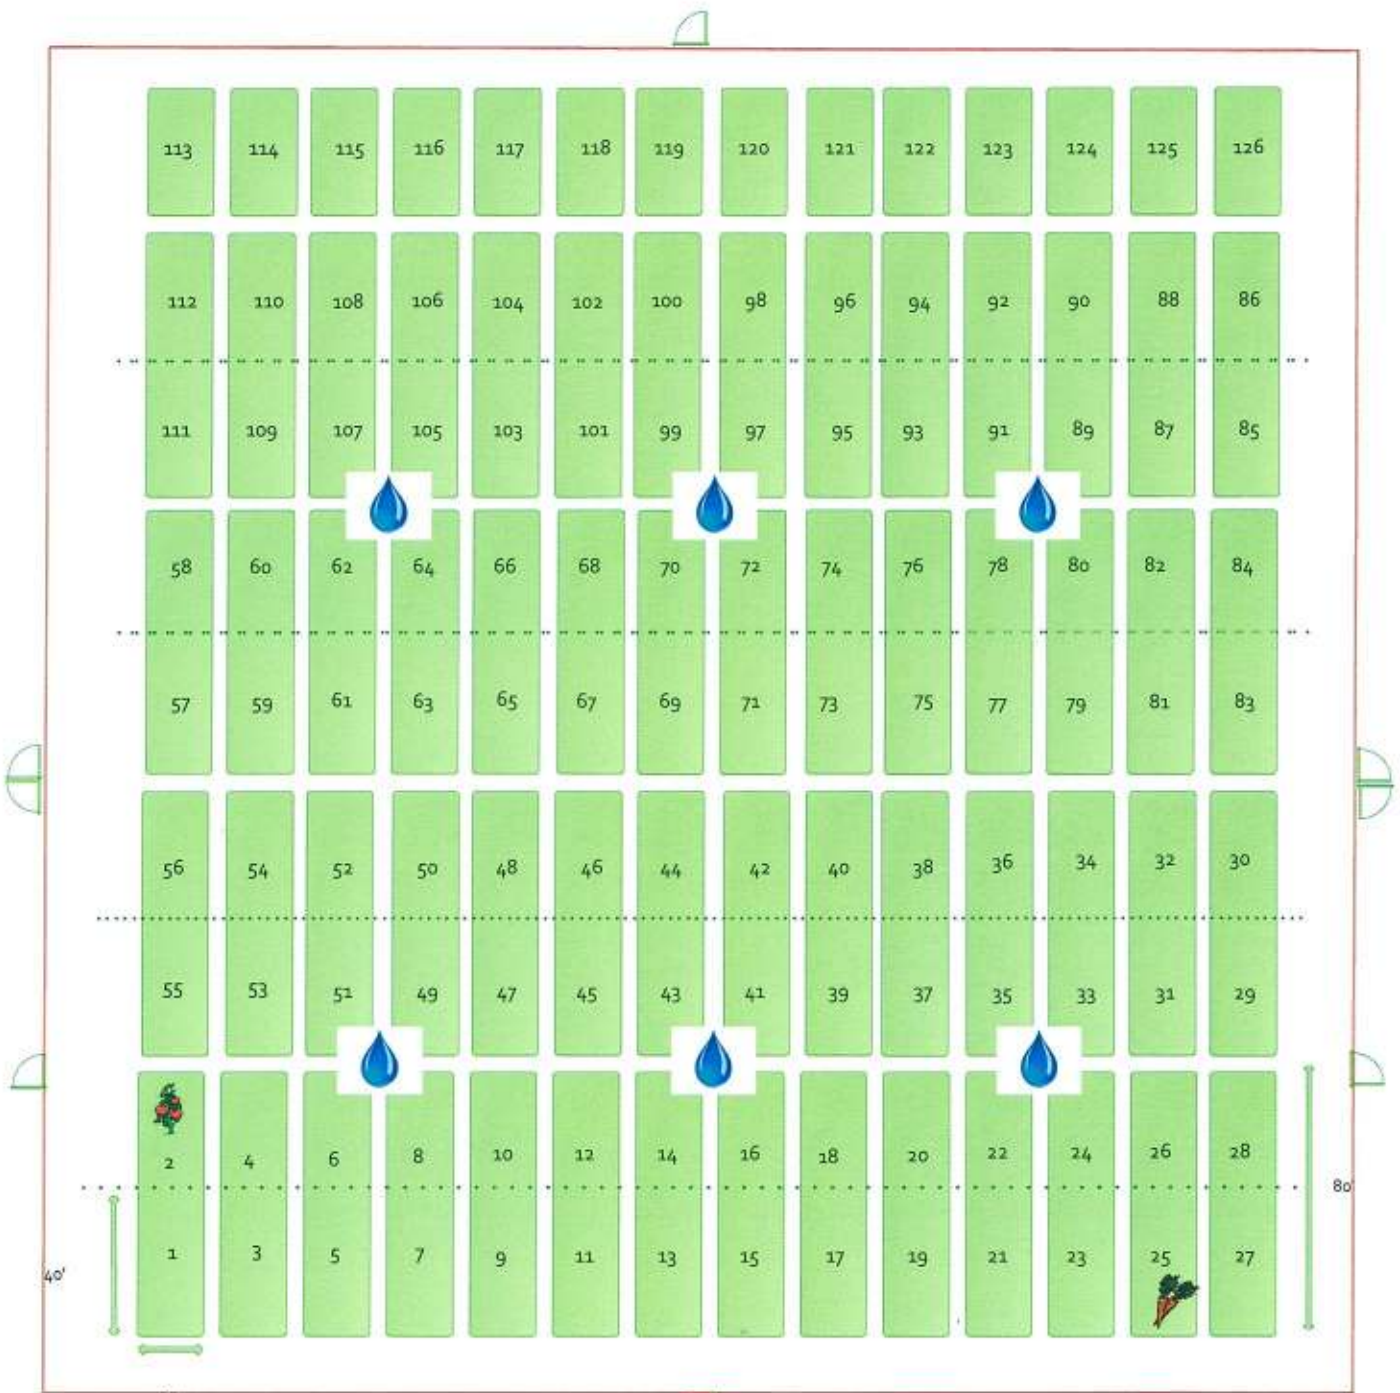

# Newport News Community Garden Layout

To Warwick Boulevard (Route 60)

Gravel Parking Area

GATE

DOUBLE GATE

WATER SPIGOT

To Jefferson Avenue (Route 143)  
To Interstate 64  
To Lee Hall Mansion